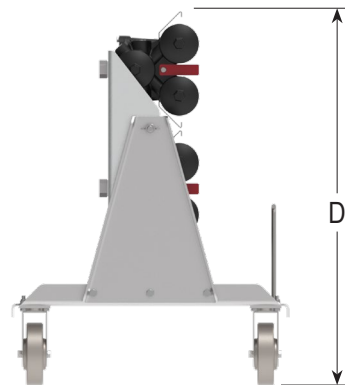

## DIMENSIONS

### 2 / 3 / 4 LED LAMP CARTS

A - 58.0"

B - 24.0"

C - 24.75"

D - 57.63"

2 Row LED

4 Row LED

C