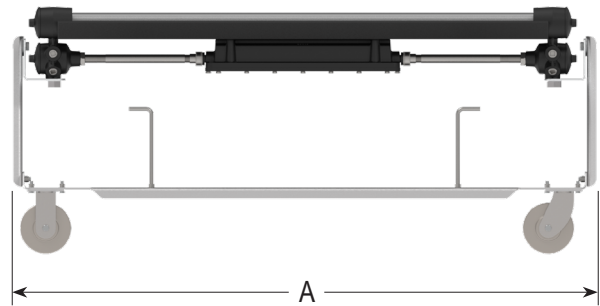

## DIMENSIONS

### 2 / 3 / 4 LED LAMP CARTS

A - 58.0"

B - 24.0"

C - 24.75"

D - 57.63"

2 Row LED

4 Row LED

C