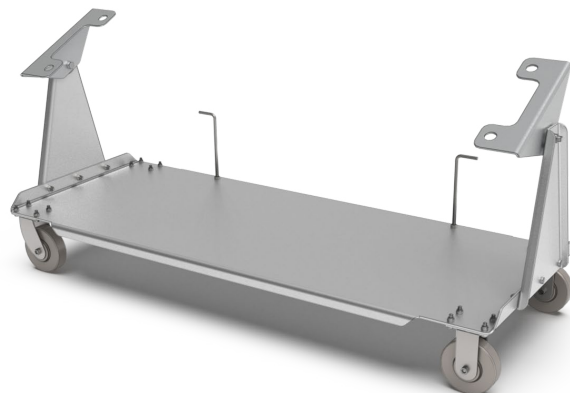

OPTIONS

2 row model (P/N 4372-2)
3 row model (P/N 4372-3)
4 row model (P/N 4372-4)