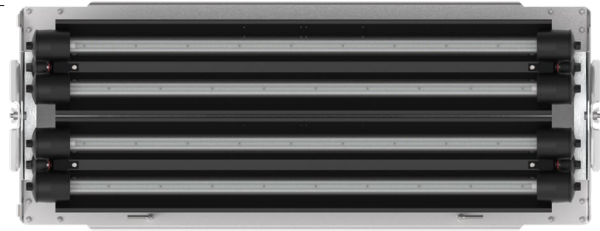

### 2 / 3 / 4 LED LAMP CARTS

A - 58.0"

B - 24.0"

C - 24.75"

D - 57.63"

2 Row LED

4 Row LED

C