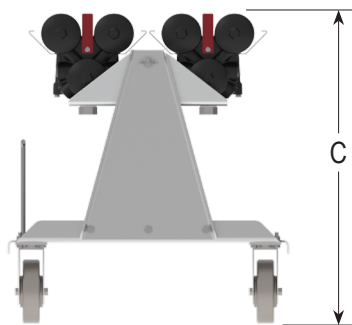

## DIMENSIONS

### 2 / 3 / 4 LED LAMP CARTS

A - 58.0"

B - 24.0"

C - 24.75"

D - 57.63"

2 Row LED

4 Row LED

C