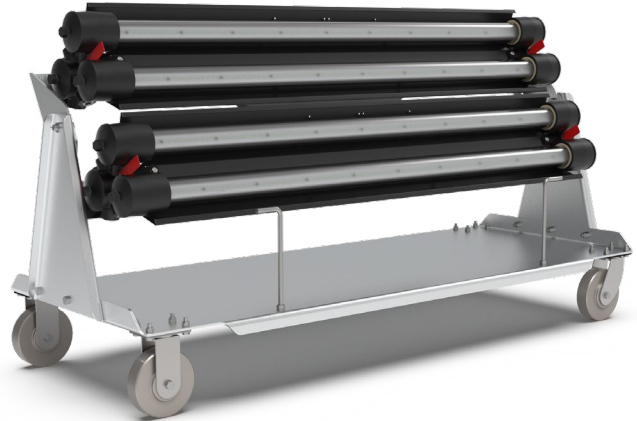

Lighting for Explosive Environments - The LE551 Portable Light Cart is manufactured in accordance with applicable NFPA standards. For use in hazardous environments and laboratory applications. Portable lighting solutions for hazardous atmospheres. Light can be directed where you need it most. Fixture(s) sold separately.

LDPI recommends consulting local authorities for approval of your application prior to purchase.